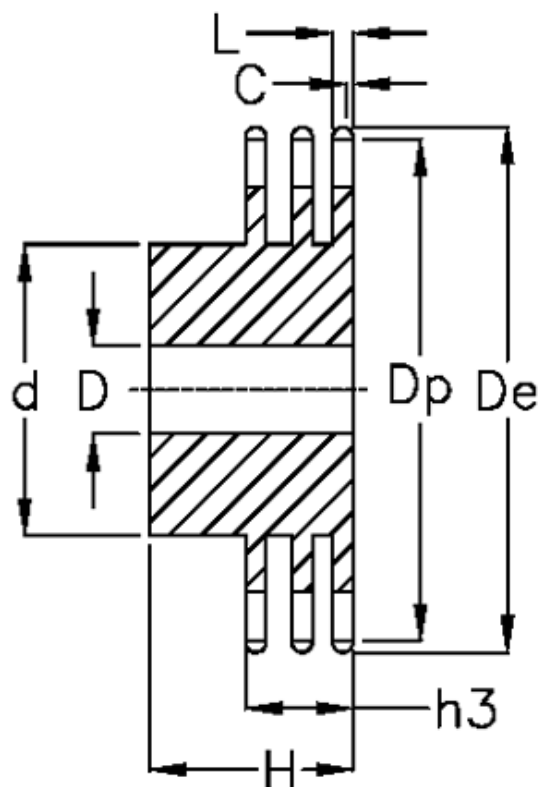

Article number: 616013007010

Description: Sprocket 12 B-3 Z=10 triplex
predrilled

Measures

C	= 2	h3	= 49.8
d	= 42	L	= 10.8
D	= 16±0,5	Number of teeth	= 10
De	= 69		
Dp	= 61.64		
For chain size = 3/4" x 7/16"			
For chain type = 12 B-3			
H	= 65		